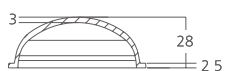

Pixel LIGHT KODA

DMX 512 **RDM** **IP66**
OUTDOOR RATED

white gray black
Extruded aluminium

355 113
LED Power **Colour Temp** **Luminous**
24V - 5W RGB 42,55 lm

LIGHT DISTRIBUTION