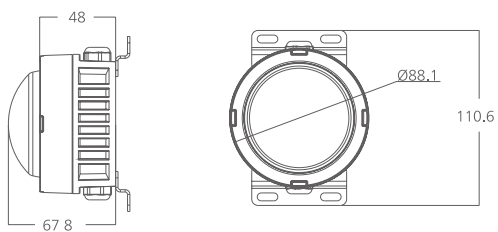

Pixel LIGHT KODA

DMX 512 **RDM** **IP66**
OUTDOOR RATED

white gray black
Extruded aluminium

355 113
LED Power **Colour Temp** **Luminous**
24V - 5W RGB 42,55 lm

LIGHT DISTRIBUTION